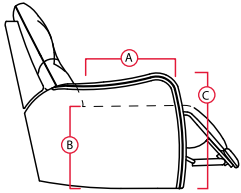

TWILIGHT XS500

OCTANE™

SEATING

HIGH PERFORMANCE COMFORT

LHF = LEFT HAND FACING LHF = RIGHT HAND FACING

- A Seat Depth 23"
- B Seat Height 22"
- C Arm Height 25"

68" Fully Reclined

1R LHF Manual Recliner
1E LHF Power Recliner
30" W x 37" D x 41" H

2R LHF Wedge Manual Recliner
2E LHF Wedge Power Recliner
37" W x 37" D x 41" H

3R RHF + LHF Wedge Manual Recliner
3E RHF + LHF Wedge Power Recliner
43" W x 37" D x 41" H

4R Middle LHF Manual Recliner
4E Middle LHF Power Recliner
30" W x 37" D x 41" H

5R End Manual Recliner
5E End Power Recliner
36" W x 37" D x 41" H

2 Seats Straight
66" W x 37" D x 41" H

1R + 5R Manual
1E + 5E Power

3 Seats Straight
96" W x 37" D x 41" H

1R + 4R + 5R Manual
1E + 4E + 5E Power

4 Seats Curved
184" W x 44" D x 41" H
76" Fully Reclined

1R + 2R + 2R + 2R + 3R Manual
1E + 2E + 2E + 2E + 3E Power