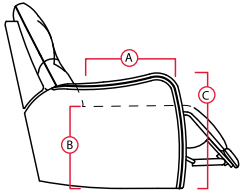

BLAZE XL900

OCTANE™

SEATING

HIGH PERFORMANCE COMFORT

LHF = LEFT HAND FACING RHF = RIGHT HAND FACING

- A Seat Depth 22"
- B Seat Height 21"
- C Arm Height 26"
Fully Reclined 68"

3900 Manual Recliner
3901 Power Recliner

36" W x 39" D x 42" H

5200 RHF Manual Recliner
5201 RHF Power Recliner

30" W x 39" D x 42" H

5340 LHF + RHF Wedge Manual Recliner
5341 LHF + RHF Wedge Power Recliner

42" W x 39" D x 42" H

5440 RHF Wedge Manual Recliner
5441 RHF Wedge Power Recliner

36" W x 39" D x 42" H

5400 Armless Manual Recliner
5401 Armless Power Recliner

23" W x 39" D x 42" H

2 Seats Straight
66" W x 39" D x 42" H

3900 + 5200 Manual
3901 + 5201 Power

3 Seats Straight
96" W x 39" D x 42" H