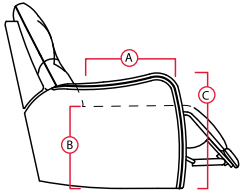

## SEATING

HIGH PERFORMANCE COMFORT

LHF = LEFT HAND FACING RHF = RIGHT HAND FACING

- A Seat Depth 24"
- B Seat Height 22"
- C Arm Height 26"  
Fully Reclined 68"

3900 Manual Recliner  
3901 Power Recliner

**39" W x 38" D x 43" H**

5200 RHF Manual Recliner  
5201 RHF Power Recliner

**33" W x 38" D x 43" H**

**2 Seats Straight**  
**72" W x 38" D x 43" H**

3900 + 5200 Manual  
3901 + 5201 Power

**3 Seats Straight**  
**105" W x 38" D x 43" H**

3900 + 5200 + 5200 Manual  
3901 + 5201 + 5201 Power

**4 Seats Straight**  
**138" W x 38" D x 43" H**

3900 + 5200 + 5200 + 5200 Manual  
3901 + 5201 + 5201 + 5201 Power