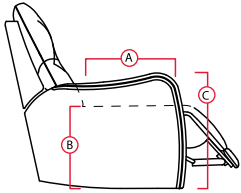

EDGE XL800

OCTANE™

SEATING

HIGH PERFORMANCE COMFORT

LHF = LEFT HAND FACING RHF = RIGHT HAND FACING

- A Seat Depth 22"
- B Seat Height 22"
- C Arm Height 26"
Fully Reclined 68"

3900 Manual Recliner
3901 Power Recliner
38" W x 39.5" D x 44" H

5200 RHF Manual Recliner
5201 RHF Power Recliner
31" W x 39.5" D x 44" H

5340 LHF + RHF Wedge Manual Recliner
5341 LHF + RHF Wedge Power Recliner
42" W x 39.5" D x 44" H

5440 RHF Wedge Manual Recliner
5441 RHF Wedge Power Recliner
35" W x 39.5" D x 44" H

5400 Armless Manual Recliner
5401 Armless Power Recliner
24" W x 39.5" D x 44" H

2 Seats Straight
69" W x 39.5" D x 44" H

3900 + 5200 Manual
3901 + 5201 Power

3 Seats Straight
100" W x 39.5" D x 44" H

3900 + 5200 + 5200 Manual
3901 + 5201 + 5201 Power