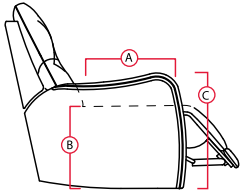

TURBO XL700

OCTANE™

SEATING

HIGH PERFORMANCE COMFORT

LHF = LEFT HAND FACING RHF = RIGHT HAND FACING

- A Seat Depth 23"
- B Seat Height 22"
- C Arm Height 26"
Fully Reclined 69"

3900 Manual Recliner
3901 Power Recliner

39" W x 39.5" D x 44" H

5200 RHF Manual Recliner
5201 RHF Power Recliner

32" W x 39.5" D x 44" H

5340 LHF + RHF Wedge Manual Recliner
5341 LHF + RHF Wedge Power Recliner

43" W x 39.5" D x 44" H

5440 RHF Wedge Manual Recliner
5441 RHF Wedge Power Recliner

36" W x 39.5" D x 44" H

5400 Armless Manual Recliner
5401 Armless Power Recliner

25" W x 39.5" D x 44" H

2 Seats Straight
71" W x 39.5" D x 44" H
3900 + 5200 Manual
3901 + 5201 Power

3 Seats Straight
103" W x 39.5" D x 44" H
3900 + 5200 + 5200 Manual
3901 + 5201 + 5201 Power