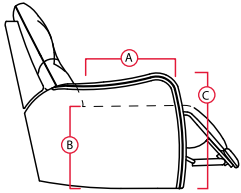

BOLT XS400

OCTANE™

SEATING

HIGH PERFORMANCE COMFORT

LHF = LEFT HAND FACING RHF = RIGHT HAND FACING

- A Seat Depth 23"
- B Seat Height 22"
- C Arm Height 26"
Fully Reclined 69"

3900 Manual Recliner
3901 Power Recliner

33" W x 37.75" D x 42" H

5200 RHF Manual Recliner
5201 RHF Power Recliner

29" W x 37.75" D x 42" H

5340 LHF + RHF Wedge Manual Recliner
5341 LHF + RHF Wedge Power Recliner

36" W x 37.75" D x 42" H

5440 RHF Wedge Manual Recliner
5441 RHF Wedge Power Recliner

32" W x 37.75" D x 42" H

5400 Armless Manual Recliner
5401 Armless Power Recliner

25" W x 37.75" D x 42" H

2 Seats Straight
62" W x 37.75" D x 42" H

3900 + 5200 Manual
3901 + 5201 Power

3 Seats Straight
91" W x 37.75" D x 42" H