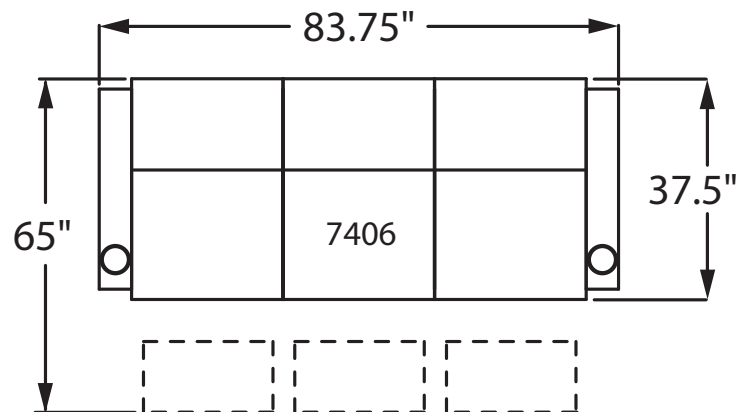

Theater Seating
FUSION COLLECTION

Fusion Collection Theater Seating Style: Evolution 7406

Flexible Lights
Power Station Table Top with Cupholders
Wireless ButtKicker® Ready

Features

- Bucket Seat with Pocketed Spring Coil Cushion**
 - Cradles your body and perfectly conforms to the weight and contour of your body providing the best support & comfort available.
- Chaise Seating**
 - Provides head-to-toe support when fully reclined.
- Power Recline**
 - Effortlessly reclines to your favorite position with the touch of a button.
- Power Adjustable Headrest**
 - Customize your viewing angle and head support regardless of the chair's reclining position.
- Cooling Cupholders with Power Controls**
 - Generously sized to fit most cans, bottles and drinking cups plus contains a fully controllable cooler within the cupholder. All power controls are in the rim of the cupholder giving you control right at your finger tips.
- Storage in Arms**
 - Arms contain storage areas for remotes, laptops and more.
- Aluminum Swivel Tray**
 - Convenient aluminum swivel tray mounts to top of the armrest or can be removed and placed in storage compartment. Great for snacks, playing games or for use with a laptop computer.
- USB Charging Port**
 - Provides charging power for most personal USB devices such as phones, music pods and laptop computers.
- Power Station**
 - 2 outlets and 2 USB ports & Flexible light.
- Wireless ButtKicker® Ready**
 - Ready to accept the wireless ButtKicker® system.

Available Pieces

7406 Evolution sofa
H. 42.5" D. 37.5" W. 83.75"

Available in leather with vinyl match and full bonded latest generation leather.