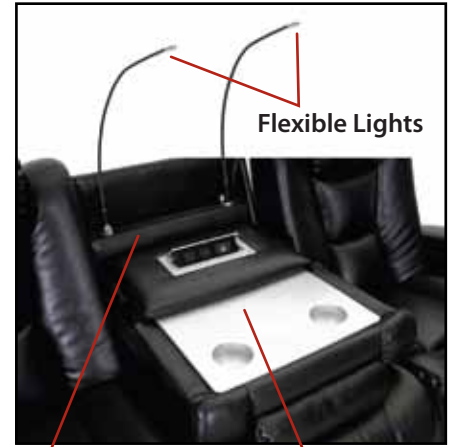

Theater Seating
FUSION COLLECTION

Fusion Collection Theater Seating Style: Evolution 7406

Flexible Lights
Power Station Table Top with Cupholders
Wireless ButtKicker® Ready

Features

- Bucket Seat with Pocketed Spring Coil Cushion**
 - Cradles your body and perfectly conforms to the weight and contour of your body providing the best support & comfort available.
- Chaise Seating**
 - Provides head-to-toe support when fully reclined.
- Power Recline**
 - Effortlessly reclines to your favorite position with the touch of a button.
- Power Adjustable Headrest**
 - Customize your viewing angle and head support regardless of the chair's reclining position.
- Cooling Cupholders with Power Controls**
 - Generously sized to fit most cans, bottles and drinking cups plus contains a fully controllable cooler within the cupholder. All power controls are in the rim of the cupholder giving you control right at your finger tips.
- Storage in Arms**
 - Arms contain storage areas for remotes, laptops and more.
- Aluminum Swivel Tray**
 - Convenient aluminum swivel tray mounts to top of the armrest or can be removed and placed in storage compartment. Great for snacks, playing games or for use with a laptop computer.
- USB Charging Port**
 - Provides charging power for most personal USB devices such as phones, music pods and laptop computers.
- Power Station**
 - 2 outlets and 2 USB ports & Flexible light.
- Wireless ButtKicker® Ready**
 - Ready to accept the wireless ButtKicker® system.

Available Pieces

7406 Evolution sofa
H. 42.5" D. 37.5" W. 83.75"

Available in leather with vinyl match and full bonded latest generation leather.